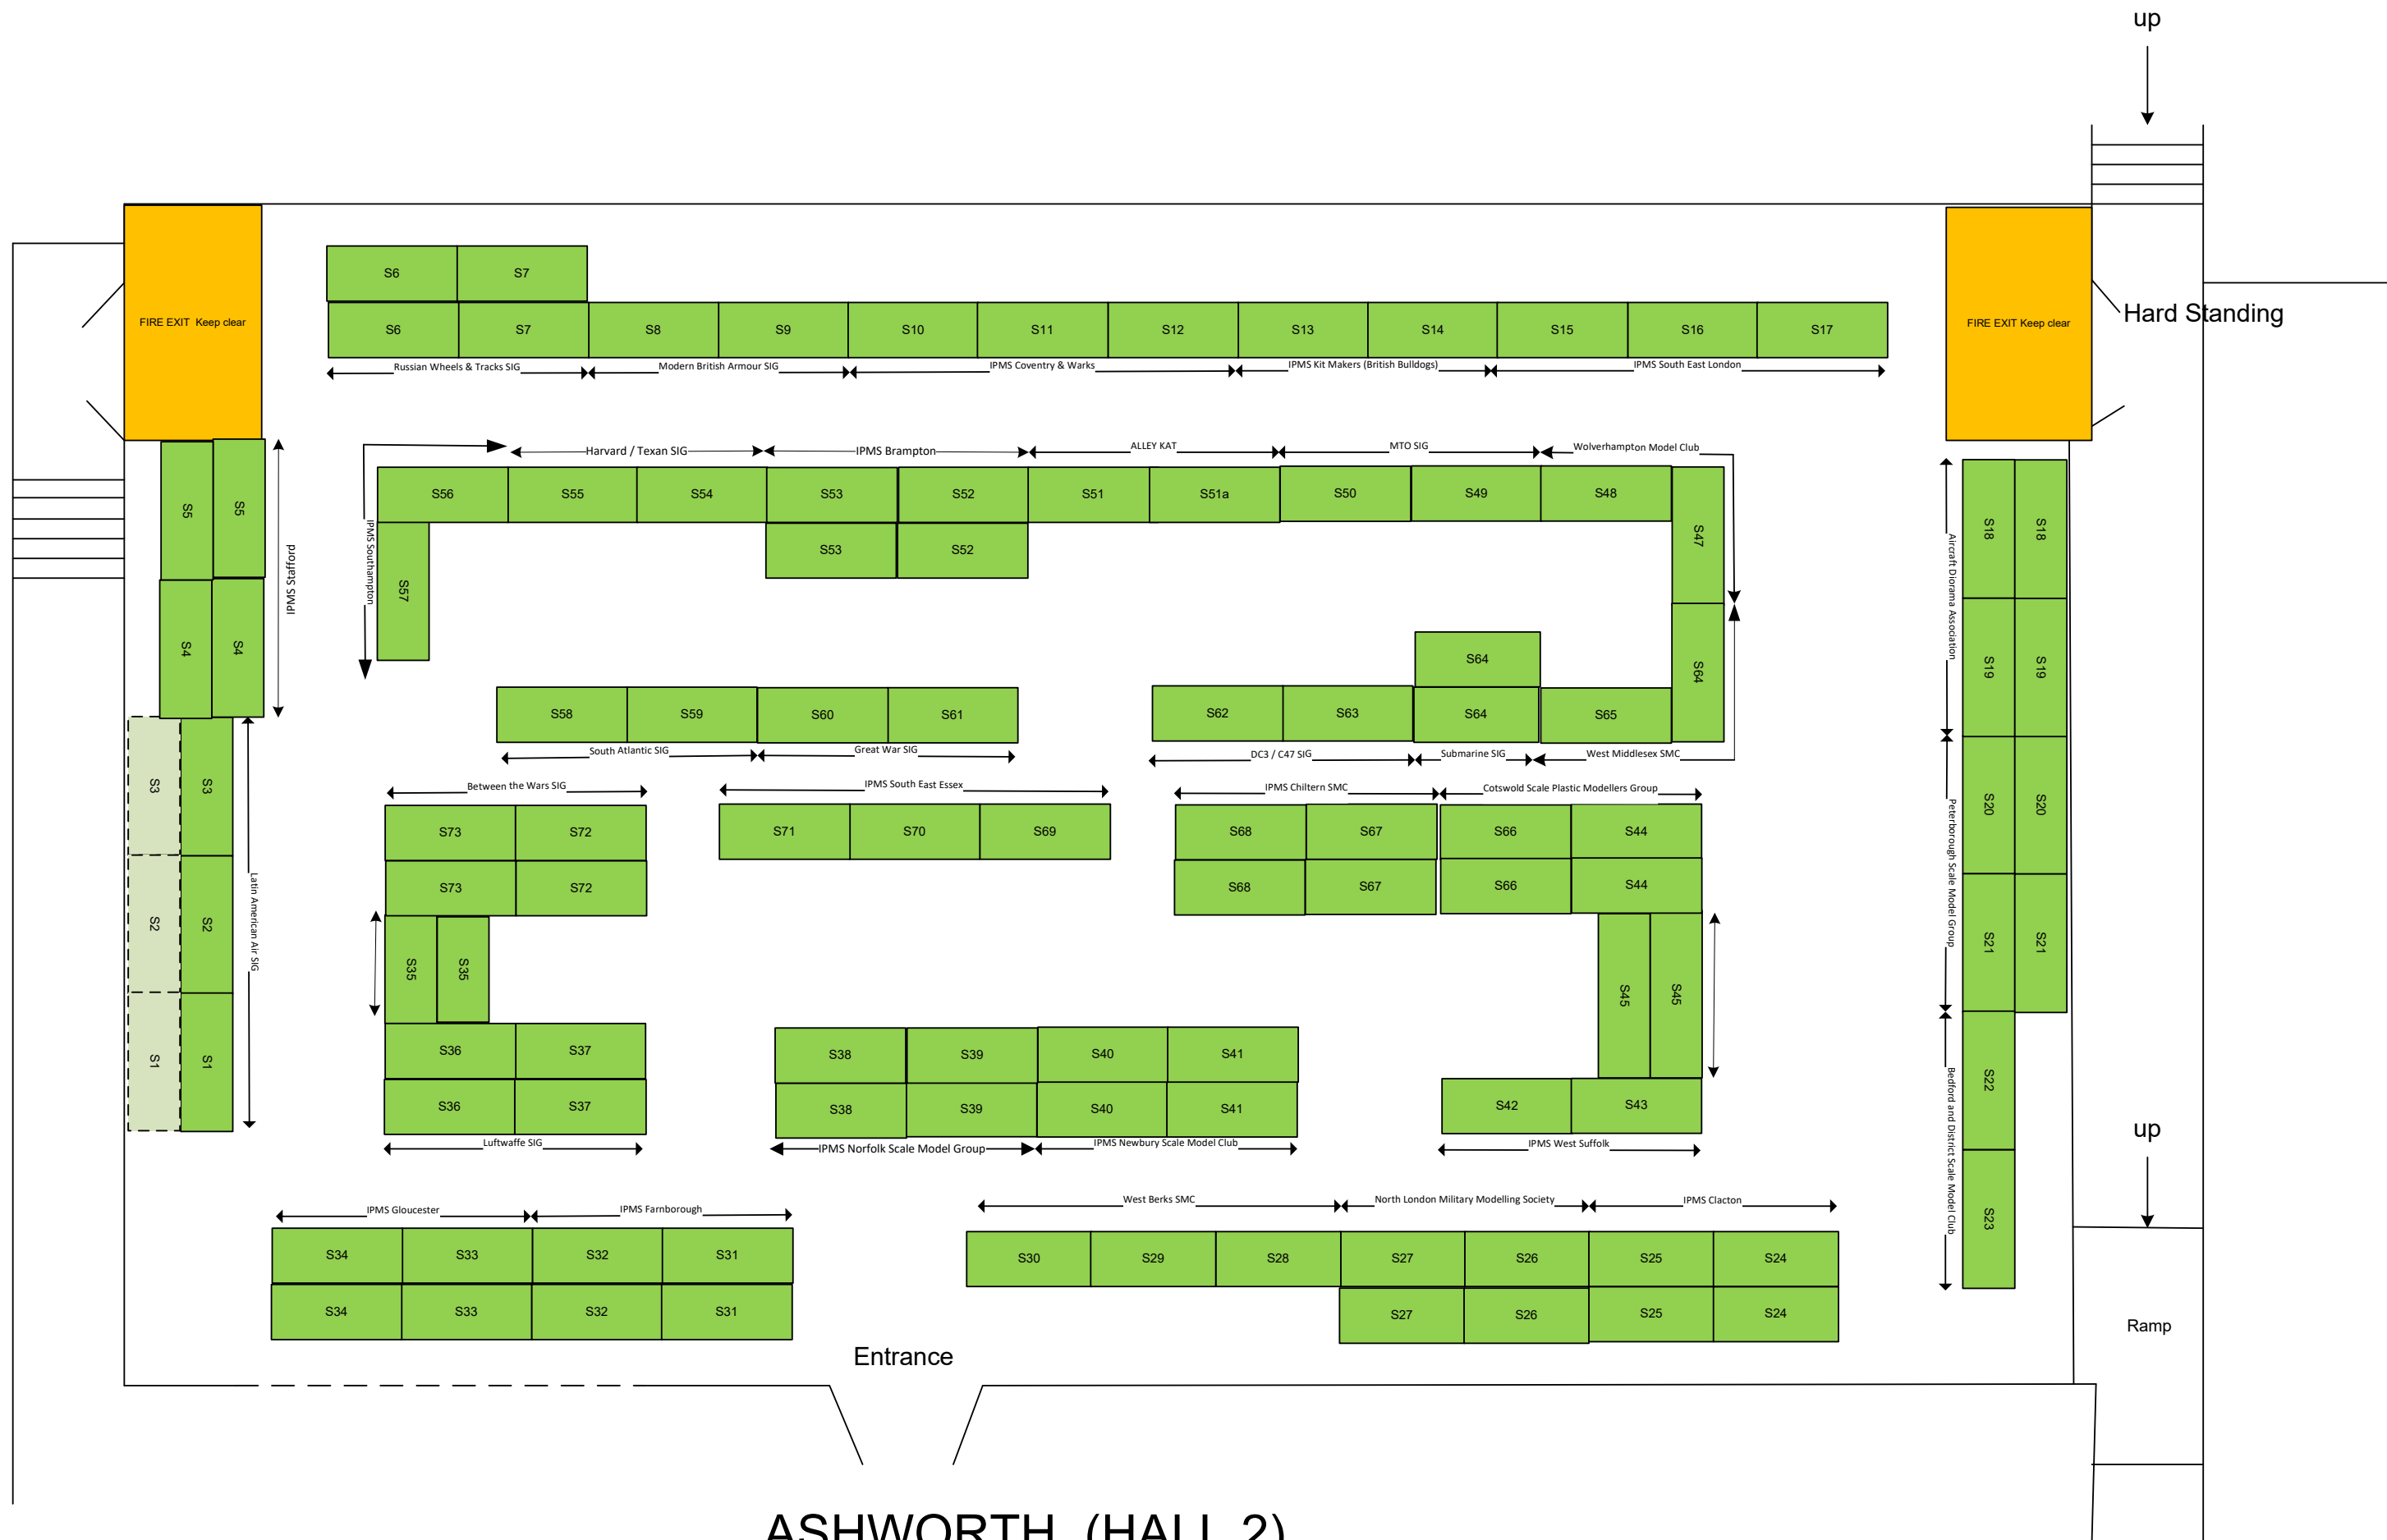

MODEL KRAFT 2017

(P) = Power required

Tables are numbered, Alpha + numeric (e.g. A1)
 First Floor balcony overlooks Gnd Flr
 Second Floor display area overlooks 1st Flr area

ASHWORTH (HALL 2)